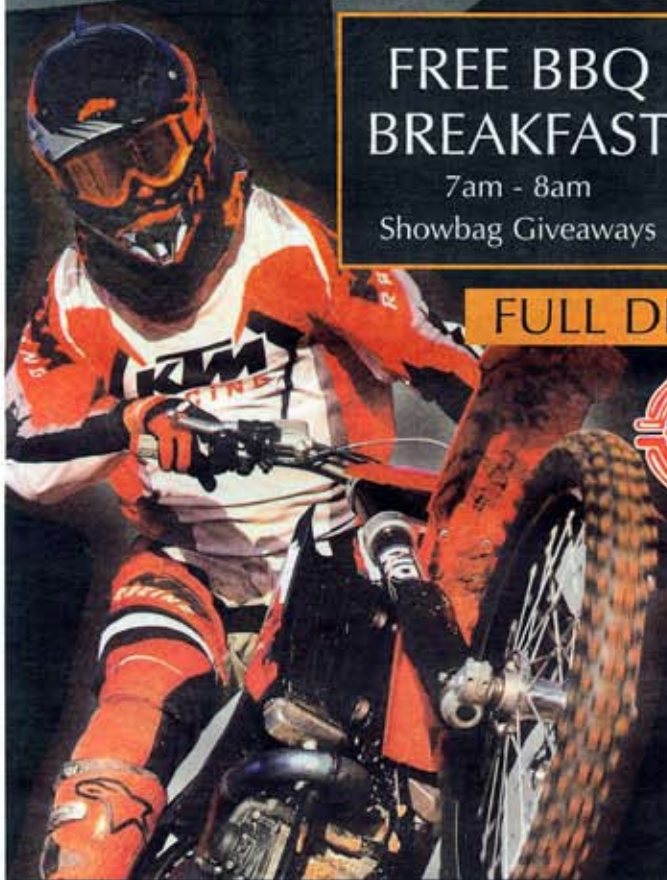

GRIFFITH CENTRAL SHOPPING CENTRE
GRAND OPENING

TUESDAY, OCTOBER 30

Go to town at the exciting new
Griffith Central Shopping Centre

**FREE BBQ
BREAKFAST**

7am - 8am
Showbag Giveaways

**LIVE RADIO
BROADCAST**

8am - 12 noon
Radio 2RG's Allan Wallet
StarFM's Brad George

FAMILY FUN

7am - 5pm Tuesday.
Every day until
Sunday, November 4

FULL DETAILS IN MONDAY'S AREA NEWS

Win a **KTM Motocross Package!**

**SHOP AT GRIFFITH CENTRAL TO GO IN
THE RUNNING TO WIN A KTM MOTOCROSS
PACKAGE VALUED AT OVER \$15,000**